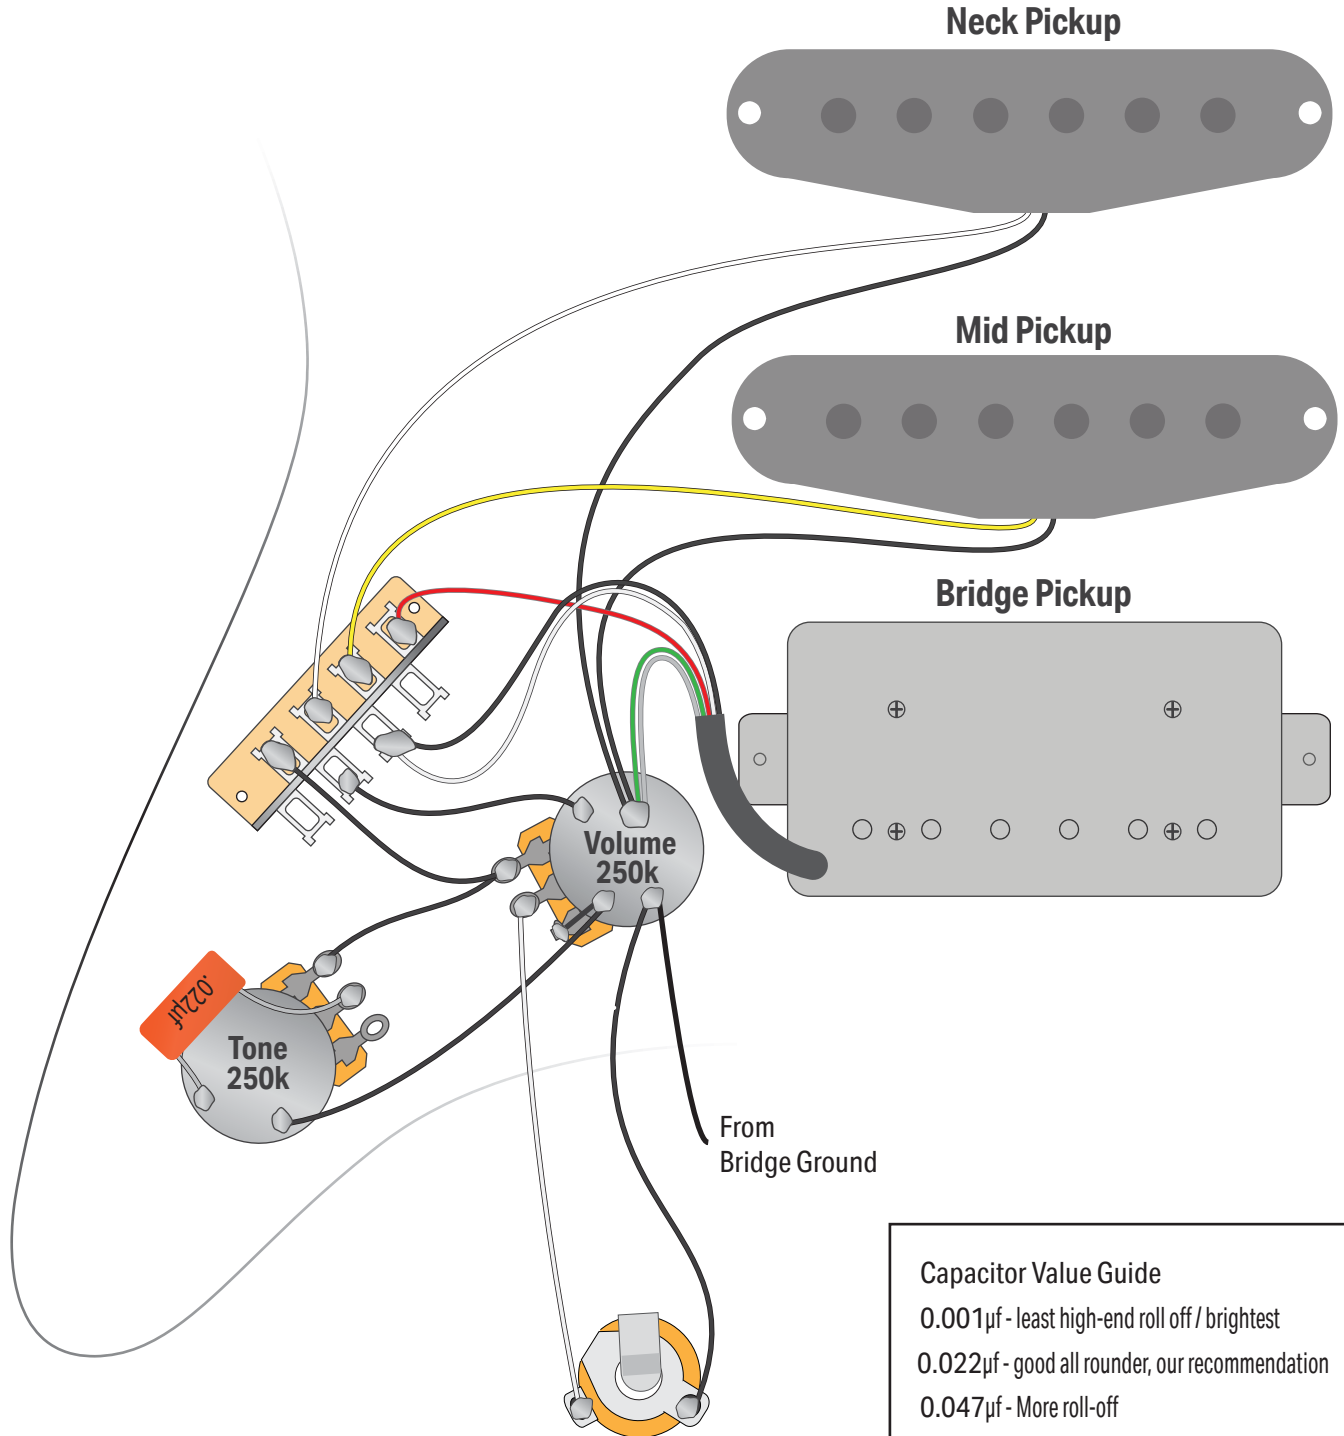

Neck Pickup

Mid Pickup

Bridge Pickup

Capacitor Value Guide

- 0.001µf - least high-end roll off / brightest
- 0.022µf - good all rounder, our recommendation
- 0.047µf - More roll-off
- 0.01µf - Vintage 50's / Most high-end roll-off

1 HUMBUCKER + 2 SINGLE COILS

1 VOL / 1 TONE / 5-WAY BLADE (AUTO-SPLIT IN POSITION 2)